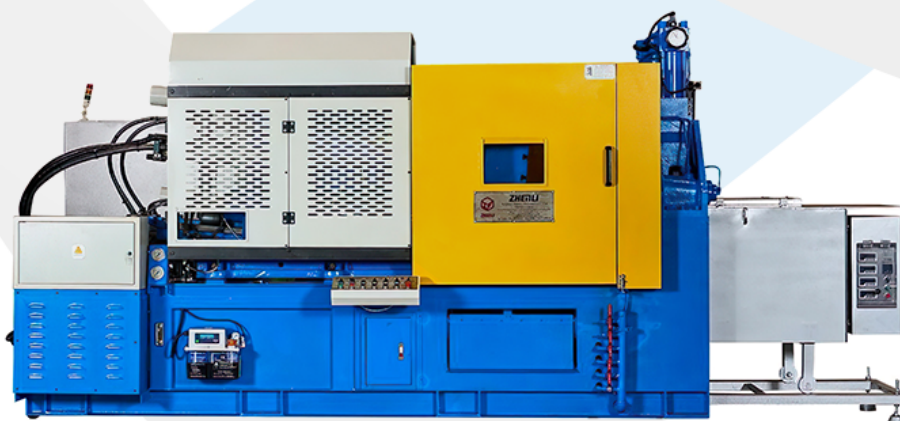

LIVENJE ZAMKA

TRAP CASTING