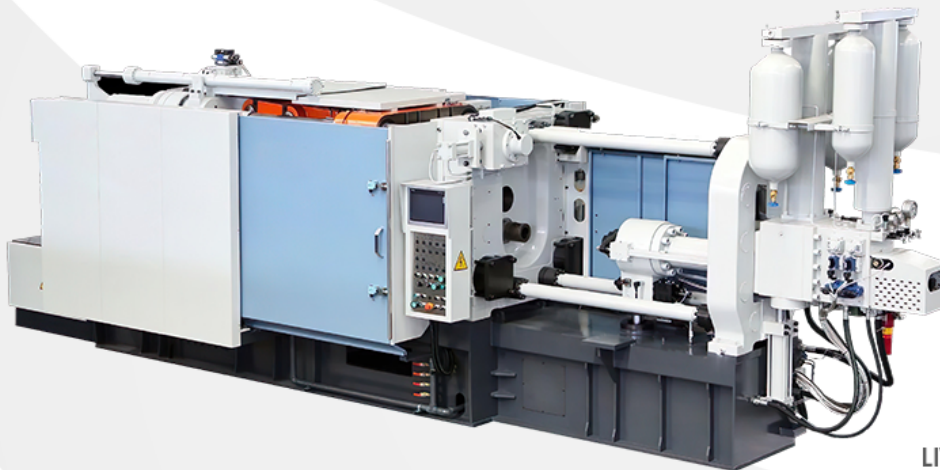

Usvojili smo najnovije standarde zaštite životne sredine. Veliki deo naših proizvoda izradujemo od reciklirane sirovine i na taj način uspešno konkurišemo na sve većem tržištu. Tokom 40 godina poslovanja uspeali smo da postavimo standard za kvalitet proizvoda koji su traženi i poznati širom Francuske, Poljske, Italije, Grčke, Danske, Hrvatske, Bosne i Hercegovine, Slovenije, Austrije, Irske, Nemačke, Crne Gore, Mađarske i Švajcarske.

We have adopted the latest environmental protection standards. We make a large part of our products from recycled raw materials, and in this way we successfully compete in an increasingly large market. During 40 years of business, we managed to set a standard for the quality of products that are sought after and known throughout France, Poland, Italy, Greece, Denmark, Croatia, Bosnia and Herzegovina, Slovenia, Austria, Ireland, Germany, Montenegro, Hungary and Switzerland.

ALUMINUM CASTING