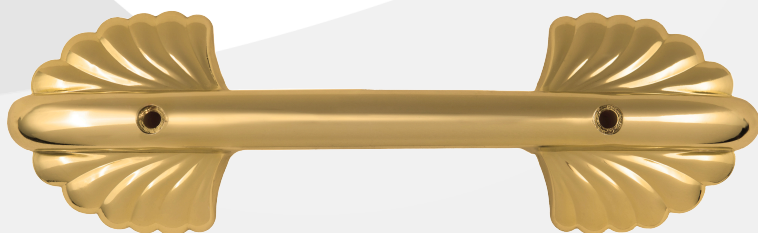

PR3

Material: Plastic + steel