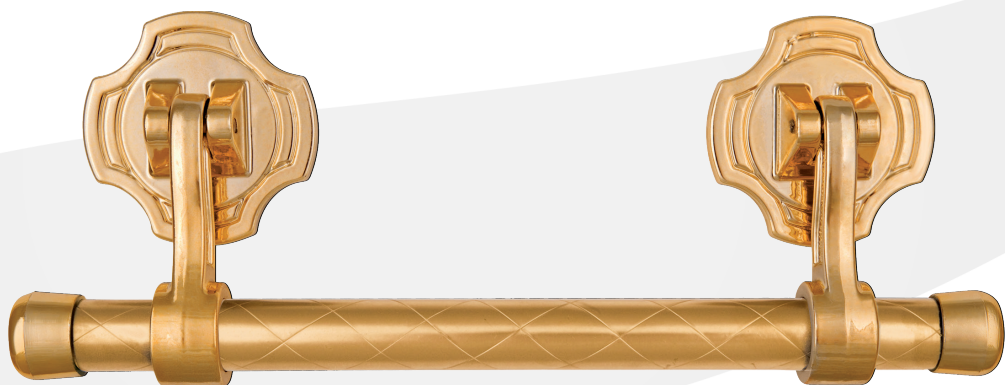

web www.livplast.com

E-mail office@livplast.com
zdeno@livplast.com

Map

vCard

A close-up photograph of an industrial manufacturing process. A robotic arm with a white, textured gripper is positioned over a glowing orange and red furnace. The furnace contains a bright, molten metal handle. The scene is dimly lit, with the primary light source being the intense heat of the furnace. The text 'Metalne ručke' is overlaid in white, with 'Metal handle' in a smaller font below it.

Metalne ručke

Metal handle

Metálne ručky

Metal handle

M-11 Pozlata

Material: Aluminium + steel

M-11 Zlatna

Material: Aluminium + steel

M-111A

Material: Aluminium + steel

M-111B

Material: Aluminium + steel

Metalne ručke

Metal handle

M-12 Pozlata

Material: Aluminium + steel