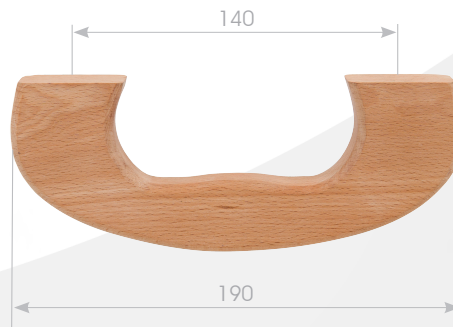

Material: Wood
Distance: 265mm

FHW050P

Material: Wood
Distance: 265mm

Drvene ručke

Wooden handle

FHW4028

Material: Wood
Distance: 340mm

FHW050B

Material: Wood
Distance: 265mm

FHW41

Material: Wood
Distance: 340mm

FHW4028 Oak

Material: Wood
Distance: 340mm

FHW50

Material: Wood
Distance: 415mm

Drvene ručke

Wooden handle

FHW050 BB

Material: Wood
Distance: 265 mm

FHHM 1

Material: Wood
Distance: 190 mm

FHHM 2

Material: Wood
Distance: 210 mm

FHHM 3